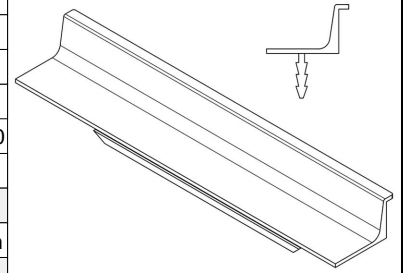

MODEL	0343 GRADA						
REFERENCE	03431197L24						
CUSTOMER REFERENCE							
DESCRIPTION	GRADA - 1197mm SST look alu profile						
	GRADA - Tir perfil alu inox look 1197mm						
MATERIAL	ALUMINIUM						
FINISH	STAINLESS STEEL LOOK						
LENGTH	1197,00	WIDTH	18,20	HEIGHT	20,80	DIAMETER	0,00
UNIT WEIGHT	NET	0.16 kg			GROSS	0.184 kg	
	HOLES		TYPE	NUMBER OF HOLES	CC DISTANCE		
		-	0		- mm		
COMPONENTS							
REFERENCES	UNITS	REFERENCES	UNITS				

PACKAGING	VIEFE STAND								
LABEL				BOX					
EAN 13		EAN 14			INNER BOX	OUTER BOX			
BARCODE	8436531783983	BARCODE	18436531783980	PIECES	5	40			
POSITION	POLYBAG	POSITION	INNER BOX	DIMENSIONS					
				GROSS WEIGHT	0.92 kg	7.56 kg			
				SCREWS					
				TYPE		-			
				UNITS		-			

CONTROL POINTS AND REQUIREMENTS
<ul style="list-style-type: none"> - The handles have passed the salty spray test, DIN EN ISO 9227 (5% saline solution/48 hours). Test procedure "Neutral Salt Spray Test" (NSS). - Dimensions according to drawing. - Color finish according color samples signed by VIEFE.