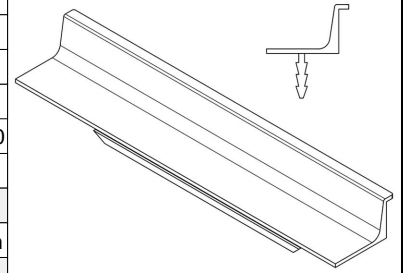

MODEL	0343 GRADA						
REFERENCE	03431197LM2						
CUSTOMER REFERENCE							
DESCRIPTION	GRADA - 1197mm black alu profile						
	GRADA - Tir perfil alu negro 1197mm						
MATERIAL	ALUMINIUM						
FINISH	MATT BLACK						
LENGTH	1197,00	WIDTH	18,20	HEIGHT	20,80	DIAMETER	0,00
UNIT WEIGHT	NET	0.16 kg			GROSS	0.184 kg	
HOLES	TYPE		NUMBER OF HOLES		CC DISTANCE		
	-		0		- mm		
<b>COMPONENTS</b>							
REFERENCES	UNITS		REFERENCES		UNITS		

PACKAGING	VIEFE STAND								
LABEL				BOX					
EAN 13		EAN 14			INNER BOX	OUTER BOX			
BARCODE	8436531787028	BARCODE	18436531787025	PIECES	5	0			
POSITION	POLYBAG	POSITION	INNER BOX	DIMENSIONS	TUBE Ø5x125cm				
				GROSS WEIGHT	0.92 kg	0.2 kg			
				SCREWS					
				TYPE		-			
				UNITS		-			

CONTROL POINTS AND REQUIREMENTS
<ul style="list-style-type: none"> <li>- The handles have passed the salty spray test, DIN EN ISO 9227 (5% saline solution/48 hours). Test procedure "Neutral Salt Spray Test" (NSS).</li> <li>- Dimensions according to drawing.</li> <li>- Color finish according color samples signed by VIEFE.</li> </ul>