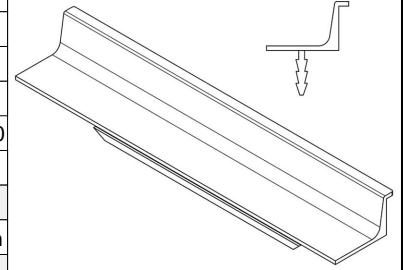

MODEL	0343 GRADA						
REFERENCE	0343147L24						
CUSTOMER REFERENCE							
DESCRIPTION	GRADA - 147mm SST look alu profile						
	GRADA - Tir perfil alu inox look 147mm						
MATERIAL	ALUMINIUM						
FINISH	STAINLESS STEEL LOOK						
LENGTH	147,00	WIDTH	18,20	HEIGHT	20,80	DIAMETER	0,00
UNIT WEIGHT	NET	0.015 kg		GROSS	0.0193 kg		
HOLES	TYPE		NUMBER OF HOLES		CC DISTANCE		
	-		0		- mm		
COMPONENTS							
REFERENCES	UNITS		REFERENCES		UNITS		

PACKAGING	VIEFE STAND								
LABEL				BOX					
EAN 13		EAN 14			INNER BOX	OUTER BOX			
BARCODE	8436531783853	BARCODE	18436531783850	PIECES	15	120			
POSITION	POLYBAG	POSITION	INNER BOX	DIMENSIONS					
				GROSS WEIGHT	0.2895 kg	2.516 kg			
				SCREWS					
				TYPE		-			
				UNITS		-			

CONTROL POINTS AND REQUIREMENTS

- The handles have passed the salty spray test, DIN EN ISO 9227 (5% saline solution/48 hours). Test procedure "Neutral Salt Spray Test" (NSS).
- Dimensions according to drawing.
- Color finish according color samples signed by VIEFE.