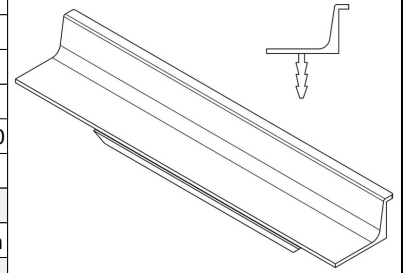

MODEL	0343 GRADA						
REFERENCE	0343147LM1X						
CUSTOMER REFERENCE							
DESCRIPTION	GRADA - Tir perfil alu blanco 147mm ESPECIAL						
MATERIAL							
FINISH							
LENGTH	147,00	WIDTH	18,20	HEIGHT	20,80	DIAMETER	0,00
UNIT WEIGHT	NET	0.015 kg		GROSS	0.0193 kg		
HOLES	TYPE		NUMBER OF HOLES		CC DISTANCE		
			0		mm		
COMPONENTS							
REFERENCES	UNITS		REFERENCES		UNITS		

PACKAGING		LABEL		BOX					
EAN 13		EAN 14			INNER BOX	OUTER BOX			
BARCODE	8436531800055	BARCODE	18436531800052	PIECES	0	0			
POSITION		POSITION		DIMENSIONS					
				GROSS WEIGHT	0.0 kg	0.2 kg			
				SCREWS					
				TYPE					
				UNITS					

<p>CONTROL POINTS AND REQUIREMENTS</p> <ul style="list-style-type: none"> - The handles have passed the salty spray test, DIN EN ISO 9227 (5% saline solution/48 hours). Test procedure "Neutral Salt Spray Test" (NSS). - Dimensions according to drawing. - Color finish according color samples signed by VIEFE.
