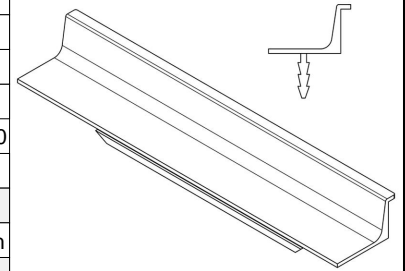

MODEL	0343 GRADA						
REFERENCE	0343147LM2						
CUSTOMER REFERENCE							
DESCRIPTION	GRADA - 147mm black alu profile						
	GRADA - Tir perfil alu negro 147mm						
MATERIAL	ALUMINIUM						
FINISH	MATT BLACK						
LENGTH	147,00	WIDTH	18,20	HEIGHT	20,80	DIAMETER	0,00
UNIT WEIGHT	NET	0.015 kg		GROSS	0.0193 kg		
HOLES	TYPE		NUMBER OF HOLES		CC DISTANCE		
	-		0		- mm		
COMPONENTS							
REFERENCES	UNITS		REFERENCES		UNITS		

PACKAGING	VIEFE STAND								
LABEL				BOX					
EAN 13		EAN 14			INNER BOX	OUTER BOX			
BARCODE	8436531786762	BARCODE	18436531786769	PIECES	15	0			
POSITION	POLYBAG	POSITION	INNER BOX	DIMENSIONS	10x20x10cm				
				GROSS WEIGHT	0.2895 kg	0.2 kg			
				SCREWS					
				TYPE		-			
				UNITS		-			

CONTROL POINTS AND REQUIREMENTS
<ul style="list-style-type: none"> - The handles have passed the salty spray test, DIN EN ISO 9227 (5% saline solution/48 hours). Test procedure "Neutral Salt Spray Test" (NSS). - Dimensions according to drawing. - Color finish according color samples signed by VIEFE.