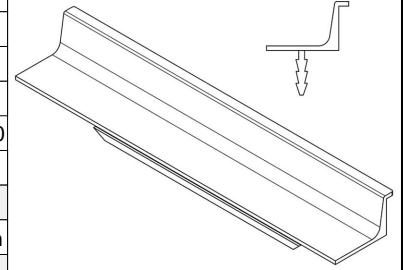

MODEL	0343 GRADA						
REFERENCE	0343197LM1						
CUSTOMER REFERENCE							
DESCRIPTION	GRADA - 197mm white alu profile						
	GRADA - Tir perfil alu blanco 197mm						
MATERIAL	ALUMINIUM						
FINISH	MATT WHITE						
LENGTH	197,00	WIDTH	18,20	HEIGHT	20,80	DIAMETER	0,00
UNIT WEIGHT	NET	0.02 kg		GROSS	0.0266 kg		
HOLES	TYPE		NUMBER OF HOLES		CC DISTANCE		
	-		0		- mm		
COMPONENTS							
REFERENCES	UNITS		REFERENCES		UNITS		

PACKAGING	VIEFE STAND								
LABEL				BOX					
EAN 13		EAN 14			INNER BOX	OUTER BOX			
BARCODE	8436531786779	BARCODE	18436531786776	PIECES	15	0			
POSITION	POLYBAG	POSITION	INNER BOX	DIMENSIONS	9,5x9,5x24,5cm				
				GROSS WEIGHT	0.399 kg	0.2 kg			
				SCREWS					
				TYPE		-			
				UNITS		-			

CONTROL POINTS AND REQUIREMENTS
<ul style="list-style-type: none"> - The handles have passed the salty spray test, DIN EN ISO 9227 (5% saline solution/48 hours). Test procedure "Neutral Salt Spray Test" (NSS). - Dimensions according to drawing. - Color finish according color samples signed by VIEFE.