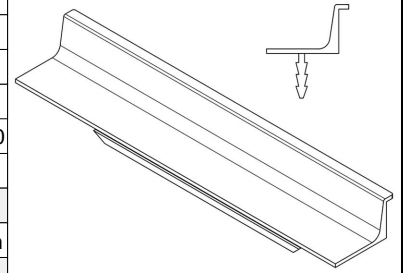

MODEL	0343 GRADA						
REFERENCE	0343247L04						
CUSTOMER REFERENCE							
DESCRIPTION	GRADA - 247mm matt anodized alu profile						
	GRADA - Tir perfil alu anodizado mate 247mm						
MATERIAL	ALUMINIUM						
FINISH	ANODIZED SILVER						
LENGTH	247,00	WIDTH	18,20	HEIGHT	20,80	DIAMETER	0,00
UNIT WEIGHT	NET	0.03 kg		GROSS	0.0343 kg		
HOLES	TYPE		NUMBER OF HOLES		CC DISTANCE		
	-		0		- mm		
COMPONENTS							
REFERENCES	UNITS		REFERENCES		UNITS		

PACKAGING	VIEFE STAND								
LABEL				BOX					
EAN 13		EAN 14			INNER BOX	OUTER BOX			
BARCODE	8436531784034	BARCODE	18436531784031	PIECES	15	120			
POSITION	POLYBAG	POSITION	INNER BOX	DIMENSIONS					
				GROSS WEIGHT	0.5145 kg	4.316 kg			
				SCREWS					
				TYPE		-			
				UNITS		-			

CONTROL POINTS AND REQUIREMENTS
<ul style="list-style-type: none"> - The handles have passed the salty spray test, DIN EN ISO 9227 (5% saline solution/48 hours). Test procedure "Neutral Salt Spray Test" (NSS). - Dimensions according to drawing. - Color finish according color samples signed by VIEFE.