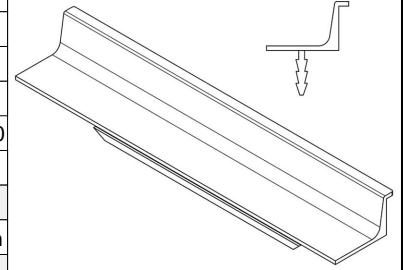

MODEL	0343 GRADA						
REFERENCE	0343247LM1						
CUSTOMER REFERENCE							
DESCRIPTION	GRADA - 247mm white alu profile						
	GRADA - Tir perfil alu blanco 247mm						
MATERIAL	ALUMINIUM						
FINISH	MATT WHITE						
LENGTH	247,00	WIDTH	18,20	HEIGHT	20,80	DIAMETER	0,00
UNIT WEIGHT	NET	0.03 kg		GROSS	0.0343 kg		
HOLES	TYPE		NUMBER OF HOLES		CC DISTANCE		
	-		0		- mm		
COMPONENTS							
REFERENCES	UNITS		REFERENCES		UNITS		

PACKAGING	VIEFE STAND								
LABEL				BOX					
EAN 13		EAN 14			INNER BOX	OUTER BOX			
BARCODE	8436531786793	BARCODE	18436531786790	PIECES	15	0			
POSITION	POLYBAG	POSITION	INNER BOX	DIMENSIONS	9,5x9,5x29,5cm				
				GROSS WEIGHT	0.5145 kg	0.2 kg			
				SCREWS					
				TYPE		-			
				UNITS		-			

CONTROL POINTS AND REQUIREMENTS
<ul style="list-style-type: none"> - The handles have passed the salty spray test, DIN EN ISO 9227 (5% saline solution/48 hours). Test procedure "Neutral Salt Spray Test" (NSS). - Dimensions according to drawing. - Color finish according color samples signed by VIEFE.