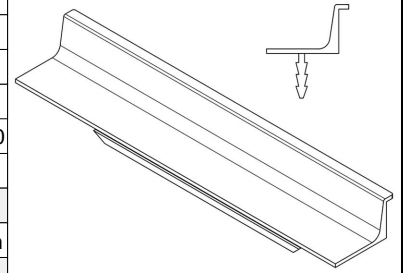

MODEL	0343 GRADA						
REFERENCE	0343297L24						
CUSTOMER REFERENCE							
DESCRIPTION	GRADA - 297mm SST look alu profile						
	GRADA - Tir perfil alu inox look 297mm						
MATERIAL	ALUMINIUM						
FINISH	STAINLESS STEEL LOOK						
LENGTH	297,00	WIDTH	18,20	HEIGHT	20,80	DIAMETER	0,00
UNIT WEIGHT	NET	0.035 kg		GROSS	0.0416 kg		
HOLES	TYPE		NUMBER OF HOLES		CC DISTANCE		
	-		0		- mm		
COMPONENTS							
REFERENCES	UNITS		REFERENCES		UNITS		

PACKAGING	VIEFE STAND								
LABEL				BOX					
EAN 13		EAN 14			INNER BOX	OUTER BOX			
BARCODE	8436531783884	BARCODE	18436531783881	PIECES	15	120			
POSITION	POLYBAG	POSITION	INNER BOX	DIMENSIONS					
				GROSS WEIGHT	0.624 kg	5.192 kg			
				SCREWS					
				TYPE		-			
				UNITS		-			

CONTROL POINTS AND REQUIREMENTS
<ul style="list-style-type: none"> - The handles have passed the salty spray test, DIN EN ISO 9227 (5% saline solution/48 hours). Test procedure "Neutral Salt Spray Test" (NSS). - Dimensions according to drawing. - Color finish according color samples signed by VIEFE.