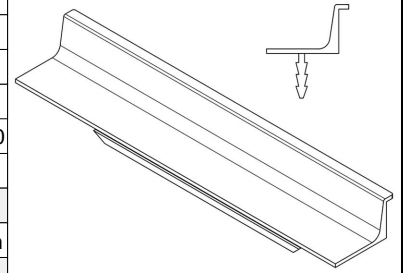

MODEL	0343 GRADA						
REFERENCE	03433000L24						
CUSTOMER REFERENCE							
DESCRIPTION	GRADA - 3000mm SST look alu profile						
	GRADA - Barra perfil alu inox look 3000mm						
MATERIAL	ALUMINIUM						
FINISH	STAINLESS STEEL LOOK						
LENGTH	3000,00	WIDTH	18,20	HEIGHT	20,80	DIAMETER	0,00
UNIT WEIGHT	NET	0.41 kg			GROSS	0.47 kg	
HOLES	TYPE		NUMBER OF HOLES		CC DISTANCE		
	-		0		- mm		
<b>COMPONENTS</b>							
REFERENCES	UNITS		REFERENCES		UNITS		

PACKAGING	VIEFE STAND								
<b>LABEL</b>				<b>BOX</b>					
EAN 13		EAN 14			INNER BOX	OUTER BOX			
BARCODE	8436531783990	BARCODE	18436531783997	PIECES	15	0			
POSITION	POLYBAG	POSITION	INNER BOX	DIMENSIONS	30,5x19x4cm				
				GROSS WEIGHT	7.05 kg	0.2 kg			
				<b>SCREWS</b>					
				TYPE		-			
				UNITS		-			

CONTROL POINTS AND REQUIREMENTS
<ul style="list-style-type: none"> <li>- The handles have passed the salty spray test, DIN EN ISO 9227 (5% saline solution/48 hours). Test procedure "Neutral Salt Spray Test" (NSS).</li> <li>- Dimensions according to drawing.</li> <li>- Color finish according color samples signed by VIEFE.</li> </ul>