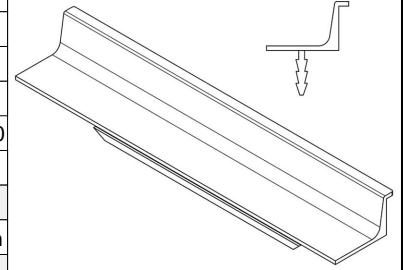

MODEL	0343 GRADA						
REFERENCE	03433000LM1						
CUSTOMER REFERENCE							
DESCRIPTION	GRADA - 3000mm matt white alu profile						
	GRADA - 3000mm perfil alu blanco mate						
MATERIAL	ALUMINIUM						
FINISH	MATT WHITE						
LENGTH	3000,00	WIDTH	18,20	HEIGHT	20,80	DIAMETER	0,00
UNIT WEIGHT	NET	0.41 kg		GROSS	0.47 kg		
HOLES	TYPE		NUMBER OF HOLES		CC DISTANCE		
	-		0		mm		
COMPONENTS							
REFERENCES	UNITS		REFERENCES		UNITS		

PACKAGING	VIEFE STAND								
LABEL				BOX					
EAN 13		EAN 14			INNER BOX	OUTER BOX			
BARCODE	8436531795672	BARCODE	18436531795679	PIECES	15	0			
POSITION	POLYBAG	POSITION	INNER BOX	DIMENSIONS					
				GROSS WEIGHT	7.05 kg	0.2 kg			
				SCREWS					
				TYPE					
				UNITS					

CONTROL POINTS AND REQUIREMENTS
<ul style="list-style-type: none"> - The handles have passed the salty spray test, DIN EN ISO 9227 (5% saline solution/48 hours). Test procedure "Neutral Salt Spray Test" (NSS). - Dimensions according to drawing. - Color finish according color samples signed by VIEFE.