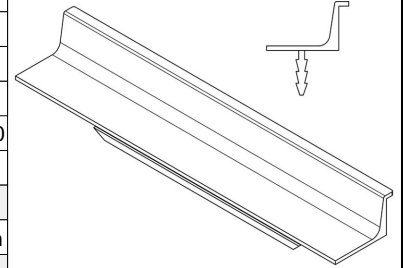

MODEL	0343 GRADA						
REFERENCE	0343347LM1						
CUSTOMER REFERENCE							
DESCRIPTION	GRADA - 347mm white alu profile						
	GRADA - Tir perfil alu blanco 347mm						
MATERIAL	ALUMINIUM						
FINISH	MATT WHITE						
LENGTH	347,00	WIDTH	18,20	HEIGHT	20,80	DIAMETER	0,00
UNIT WEIGHT	NET	0.045 kg		GROSS	0.0493 kg		
HOLES	TYPE		NUMBER OF HOLES		CC DISTANCE		
	-		0		- mm		
COMPONENTS							
REFERENCES	UNITS		REFERENCES		UNITS		

PACKAGING	VIEFE STAND								
LABEL				BOX					
EAN 13		EAN 14			INNER BOX	OUTER BOX			
BARCODE	8436531786830	BARCODE	18436531786837	PIECES	15	0			
POSITION	POLYBAG	POSITION	INNER BOX	DIMENSIONS	9,5x9,5x39,5cm				
				GROSS WEIGHT	0.7395 kg	0.2 kg			
				SCREWS					
				TYPE		-			
				UNITS		-			

CONTROL POINTS AND REQUIREMENTS
<ul style="list-style-type: none"> - The handles have passed the salty spray test, DIN EN ISO 9227 (5% saline solution/48 hours). Test procedure "Neutral Salt Spray Test" (NSS). - Dimensions according to drawing. - Color finish according color samples signed by VIEFE.