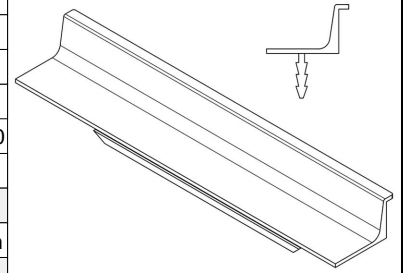

MODEL	0343 GRADA						
REFERENCE	0343397LM2						
CUSTOMER REFERENCE							
DESCRIPTION	GRADA - 397mm black alu profile						
	GRADA - Tir perfil alu negro 397mm						
MATERIAL	ALUMINIUM						
FINISH	MATT BLACK						
LENGTH	397,00	WIDTH	18,20	HEIGHT	20,80	DIAMETER	0,00
UNIT WEIGHT	NET	0.05 kg		GROSS	0.057 kg		
HOLES	TYPE		NUMBER OF HOLES		CC DISTANCE		
	-		0		- mm		
COMPONENTS							
REFERENCES	UNITS		REFERENCES		UNITS		

PACKAGING	VIEFE STAND								
LABEL				BOX					
EAN 13		EAN 14			INNER BOX	OUTER BOX			
BARCODE	8436531786861	BARCODE	18436531786868	PIECES	15	0			
POSITION	POLYBAG	POSITION	INNER BOX	DIMENSIONS	9,5x9,5x44,5cm				
				GROSS WEIGHT	0.855 kg	0.2 kg			
				SCREWS					
				TYPE		-			
				UNITS		-			

CONTROL POINTS AND REQUIREMENTS
<ul style="list-style-type: none"> <li>- The handles have passed the salty spray test, DIN EN ISO 9227 (5% saline solution/48 hours). Test procedure "Neutral Salt Spray Test" (NSS).</li> <li>- Dimensions according to drawing.</li> <li>- Color finish according color samples signed by VIEFE.</li> </ul>