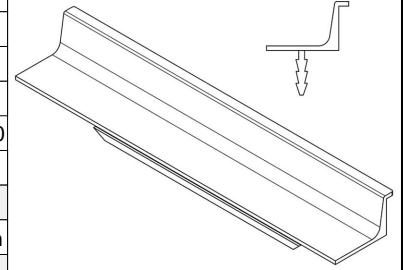

MODEL	0343 GRADA						
REFERENCE	0343447LM1						
CUSTOMER REFERENCE							
DESCRIPTION	GRADA - 447mm white alu profile						
	GRADA - Tir perfil alu blanco 447mm						
MATERIAL	ALUMINIUM						
FINISH	MATT WHITE						
LENGTH	447,00	WIDTH	18,20	HEIGHT	20,80	DIAMETER	0,00
UNIT WEIGHT	NET	0.055 kg		GROSS	0.066 kg		
HOLES	TYPE		NUMBER OF HOLES		CC DISTANCE		
	-		0		- mm		
COMPONENTS							
REFERENCES	UNITS		REFERENCES		UNITS		

PACKAGING	VIEFE STAND								
LABEL				BOX					
EAN 13		EAN 14			INNER BOX	OUTER BOX			
BARCODE	8436531786878	BARCODE	18436531786875	PIECES	10	0			
POSITION	POLYBAG	POSITION	INNER BOX	DIMENSIONS	9,5x9,5x49,5cm				
				GROSS WEIGHT	0.66 kg	0.2 kg			
				SCREWS					
				TYPE		-			
				UNITS		-			

CONTROL POINTS AND REQUIREMENTS
<ul style="list-style-type: none"> - The handles have passed the salty spray test, DIN EN ISO 9227 (5% saline solution/48 hours). Test procedure "Neutral Salt Spray Test" (NSS). - Dimensions according to drawing. - Color finish according color samples signed by VIEFE.