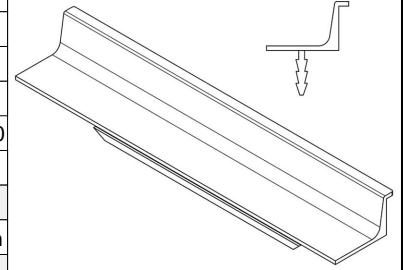

MODEL	0343 GRADA						
REFERENCE	0343497L24						
CUSTOMER REFERENCE							
DESCRIPTION	GRADA - 497mm SST look alu profile						
	GRADA - Tir perfil alu inox look 497mm						
MATERIAL	ALUMINIUM						
FINISH	STAINLESS STEEL LOOK						
LENGTH	497,00	WIDTH	18,20	HEIGHT	20,80	DIAMETER	0,00
UNIT WEIGHT	NET	0.065 kg		GROSS	0.072 kg		
HOLES	TYPE		NUMBER OF HOLES		CC DISTANCE		
	-		0		- mm		
COMPONENTS							
REFERENCES	UNITS		REFERENCES		UNITS		

PACKAGING	VIEFE STAND								
LABEL				BOX					
EAN 13		EAN 14			INNER BOX	OUTER BOX			
BARCODE	8436531783921	BARCODE	18436531783928	PIECES	10	80			
POSITION	POLYBAG	POSITION	INNER BOX	DIMENSIONS					
				GROSS WEIGHT	0.72 kg	5.96 kg			
				SCREWS					
				TYPE		-			
				UNITS		-			

CONTROL POINTS AND REQUIREMENTS
<ul style="list-style-type: none"> <li>- The handles have passed the salty spray test, DIN EN ISO 9227 (5% saline solution/48 hours). Test procedure "Neutral Salt Spray Test" (NSS).</li> <li>- Dimensions according to drawing.</li> <li>- Color finish according color samples signed by VIEFE.</li> </ul>