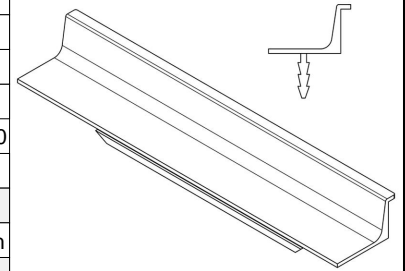

MODEL	0343 GRADA						
REFERENCE	0343497LM2						
CUSTOMER REFERENCE							
DESCRIPTION	GRADA - 497mm black alu profile						
	GRADA - Tir perfil alu negro 497mm						
MATERIAL	ALUMINIUM						
FINISH	MATT BLACK						
LENGTH	497,00	WIDTH	18,20	HEIGHT	20,80	DIAMETER	0,00
UNIT WEIGHT	NET	0.065 kg		GROSS	0.072 kg		
HOLES	TYPE		NUMBER OF HOLES		CC DISTANCE		
	-		0		- mm		
<b>COMPONENTS</b>							
REFERENCES	UNITS		REFERENCES		UNITS		

PACKAGING	VIEFE STAND								
LABEL				BOX					
EAN 13		EAN 14			INNER BOX	OUTER BOX			
BARCODE	8436531786908	BARCODE	18436531786905	PIECES	10	0			
POSITION	POLYBAG	POSITION	INNER BOX	DIMENSIONS	9,5x9,5x59,5cm				
				GROSS WEIGHT	0.72 kg	0.2 kg			
				SCREWS					
				TYPE		-			
				UNITS		-			

CONTROL POINTS AND REQUIREMENTS
<ul style="list-style-type: none"> <li>- The handles have passed the salty spray test, DIN EN ISO 9227 (5% saline solution/48 hours). Test procedure "Neutral Salt Spray Test" (NSS).</li> <li>- Dimensions according to drawing.</li> <li>- Color finish according color samples signed by VIEFE.</li> </ul>