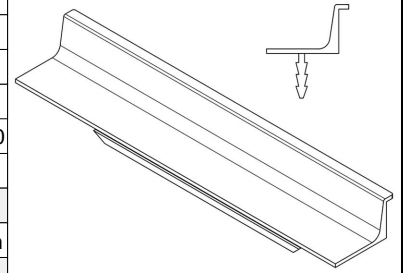

MODEL	0343 GRADA						
REFERENCE	0343597L24						
CUSTOMER REFERENCE							
DESCRIPTION	GRADA - 597mm SST look alu profile						
	GRADA - Tir perfil alu inox look 597mm						
MATERIAL	ALUMINIUM						
FINISH	STAINLESS STEEL LOOK						
LENGTH	597,00	WIDTH	18,20	HEIGHT	20,80	DIAMETER	0,00
UNIT WEIGHT	NET	0.075 kg		GROSS	0.0795 kg		
HOLES	TYPE		NUMBER OF HOLES		CC DISTANCE		
	-		0		- mm		
COMPONENTS							
REFERENCES	UNITS		REFERENCES		UNITS		

PACKAGING	VIEFE STAND								
LABEL			BOX						
EAN 13		EAN 14			INNER BOX	OUTER BOX			
BARCODE	8436531783938	BARCODE	18436531783935	PIECES	10	80			
POSITION	POLYBAG	POSITION	INNER BOX	DIMENSIONS					
				GROSS WEIGHT	0.795 kg	6.56 kg			
				SCREWS					
				TYPE		-			
				UNITS		-			

CONTROL POINTS AND REQUIREMENTS
<ul style="list-style-type: none"> <li>- The handles have passed the salty spray test, DIN EN ISO 9227 (5% saline solution/48 hours). Test procedure "Neutral Salt Spray Test" (NSS).</li> <li>- Dimensions according to drawing.</li> <li>- Color finish according color samples signed by VIEFE.</li> </ul>