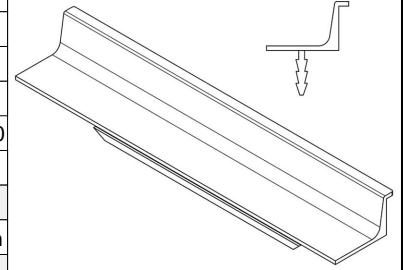

MODEL	0343 GRADA						
REFERENCE	0343697LM2						
CUSTOMER REFERENCE							
DESCRIPTION	GRADA - 697mm black profile						
	GRADA - Tir perfil alu negro 697mm						
MATERIAL	ALUMINIUM						
FINISH	MATT BLACK						
LENGTH	697,00	WIDTH	18,20	HEIGHT	20,80	DIAMETER	0,00
UNIT WEIGHT	NET	0.09 kg		GROSS	0.111 kg		
HOLES	TYPE		NUMBER OF HOLES		CC DISTANCE		
	-		0		- mm		
COMPONENTS							
REFERENCES	UNITS		REFERENCES		UNITS		

PACKAGING		VIEFE STAND							
LABEL				BOX					
EAN 13		EAN 14			INNER BOX	OUTER BOX			
BARCODE	8436531786946	BARCODE	18436531786943	PIECES	10	0			
POSITION	POLYBAG	POSITION	INNER BOX	DIMENSIONS	9,5x9,5x79,5cm				
				GROSS WEIGHT	1.11 kg	0.2 kg			
				SCREWS					
				TYPE		-			
				UNITS		-			

CONTROL POINTS AND REQUIREMENTS
<ul style="list-style-type: none"> - The handles have passed the salty spray test, DIN EN ISO 9227 (5% saline solution/48 hours). Test procedure "Neutral Salt Spray Test" (NSS). - Dimensions according to drawing. - Color finish according color samples signed by VIEFE.