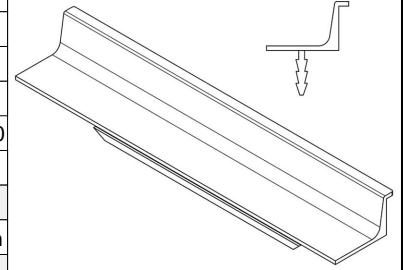

MODEL	0343 GRADA						
REFERENCE	0343797L24						
CUSTOMER REFERENCE							
DESCRIPTION	GRADA - 797mm SST look alu profile						
	GRADA - Tir perfil alu inox look 797mm						
MATERIAL	ALUMINIUM						
FINISH	STAINLESS STEEL LOOK						
LENGTH	797,00	WIDTH	18,20	HEIGHT	20,80	DIAMETER	0,00
UNIT WEIGHT	NET	0.105 kg		GROSS	0.128 kg		
HOLES	TYPE		NUMBER OF HOLES		CC DISTANCE		
	-		0		- mm		
COMPONENTS							
REFERENCES	UNITS		REFERENCES		UNITS		

PACKAGING	VIEFE STAND								
LABEL				BOX					
EAN 13		EAN 14			INNER BOX	OUTER BOX			
BARCODE	8436531783952	BARCODE	18436531783959	PIECES	10	80			
POSITION	POLYBAG	POSITION	INNER BOX	DIMENSIONS					
				GROSS WEIGHT	1.28 kg	10.44 kg			
				SCREWS					
				TYPE		-			
				UNITS		-			

CONTROL POINTS AND REQUIREMENTS

- The handles have passed the salty spray test, DIN EN ISO 9227 (5% saline solution/48 hours). Test procedure "Neutral Salt Spray Test" (NSS).
- Dimensions according to drawing.
- Color finish according color samples signed by VIEFE.