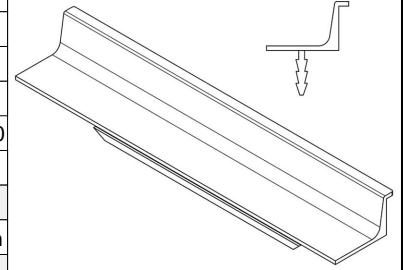

MODEL	0343 GRADA						
REFERENCE	0343997LM1						
CUSTOMER REFERENCE							
DESCRIPTION	GRADA - 997mm white alu profile						
	GRADA - Tir perfil alu blanco 997mm						
MATERIAL	ALUMINIUM						
FINISH	MATT WHITE						
LENGTH	997,00	WIDTH	18,20	HEIGHT	20,80	DIAMETER	0,00
UNIT WEIGHT	NET	0.13 kg			GROSS	0.152 kg	
HOLES	TYPE		NUMBER OF HOLES		CC DISTANCE		
	-		0		- mm		
COMPONENTS							
REFERENCES	UNITS		REFERENCES		UNITS		

PACKAGING	VIEFE STAND								
LABEL				BOX					
EAN 13		EAN 14			INNER BOX	OUTER BOX			
BARCODE	8436531786991	BARCODE	18436531786998	PIECES	5	0			
POSITION	POLYBAG	POSITION	INNER BOX	DIMENSIONS	TUB Ø5x105cm				
				GROSS WEIGHT	0.76 kg	0.2 kg			
				SCREWS					
				TYPE		-			
				UNITS		-			

CONTROL POINTS AND REQUIREMENTS
<ul style="list-style-type: none"> <li>- The handles have passed the salty spray test, DIN EN ISO 9227 (5% saline solution/48 hours). Test procedure "Neutral Salt Spray Test" (NSS).</li> <li>- Dimensions according to drawing.</li> <li>- Color finish according color samples signed by VIEFE.</li> </ul>