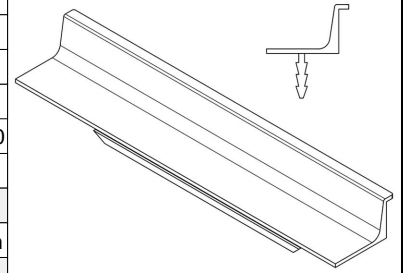

MODEL	0343 GRADA						
REFERENCE	0343997LM2						
CUSTOMER REFERENCE							
DESCRIPTION	GRADA - 997mm black alu profile						
	GRADA - Tir perfil alu negro 997mm						
MATERIAL	ALUMINIUM						
FINISH	MATT BLACK						
LENGTH	997,00	WIDTH	18,20	HEIGHT	20,80	DIAMETER	0,00
UNIT WEIGHT	NET	0.13 kg		GROSS	0.152 kg		
HOLES	TYPE		NUMBER OF HOLES		CC DISTANCE		
	-		0		- mm		
COMPONENTS							
REFERENCES	UNITS		REFERENCES		UNITS		

PACKAGING	VIEFE STAND								
LABEL				BOX					
EAN 13		EAN 14			INNER BOX	OUTER BOX			
BARCODE	8436531787004	BARCODE	18436531787001	PIECES	5	0			
POSITION	POLYBAG	POSITION	INNER BOX	DIMENSIONS	TUB Ø5x105cm				
				GROSS WEIGHT	0.76 kg	0.2 kg			
				SCREWS					
				TYPE		-			
				UNITS		-			

CONTROL POINTS AND REQUIREMENTS
<ul style="list-style-type: none"> - The handles have passed the salty spray test, DIN EN ISO 9227 (5% saline solution/48 hours). Test procedure "Neutral Salt Spray Test" (NSS). - Dimensions according to drawing. - Color finish according color samples signed by VIEFE.