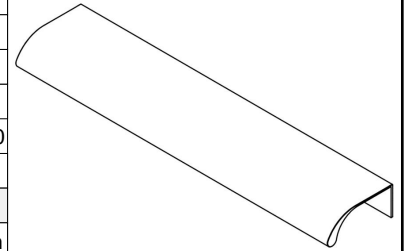

MODEL	0372 ONA						
REFERENCE	0372544L31						
CUSTOMER REFERENCE							
DESCRIPTION	ONA - CC544L600mm brushed grey handle						
	ONA - Tir perfil gris cepillado CC544L600mm						
MATERIAL	ALUMINIUM						
FINISH	BRUSHED GREY						
LENGTH	600,00	WIDTH	42,00	HEIGHT	18,00	DIAMETER	0,00
UNIT WEIGHT	NET	0.223 kg		GROSS	0.249 kg		
HOLES	TYPE		NUMBER OF HOLES		CC DISTANCE		
	ø5.2		3		544 mm		
COMPONENTS							
REFERENCES	UNITS		REFERENCES		UNITS		

PACKAGING		VIEFE STAND									
LABEL				BOX							
EAN 13		EAN 14			INNER BOX	OUTER BOX					
BARCODE	8436531792640	BARCODE	18436531792647	PIECES	25	50					
POSITION	POLYBAG	POSITION	INNER BOX	DIMENSIONS	67x20x10,5cm	69x22x23cm					
				GROSS WEIGHT				6.225 kg	12.65 kg		
				SCREWS							
				TYPE				SPECIAL 15x3.5 BLACK			
				UNITS				3			

CONTROL POINTS AND REQUIREMENTS

- The handles have passed the salty spray test, DIN EN ISO 9227 (5% saline solution/48 hours). Test procedure "Neutral Salt Spray Test" (NSS).
- Dimensions according to drawing.
- Color finish according color samples signed by VIEFE.