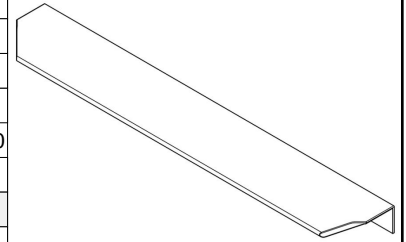

MODEL	0375 VANN						
REFERENCE	0375064L29						
CUSTOMER REFERENCE							
DESCRIPTION	VANN - CC64L100mm brushed dark brass hdle						
	VANN - Tir latón oscuro cepill CC64L100mm						
MATERIAL	ALUMINIUM						
FINISH	BRUSHED BRASS						
LENGTH	100,00	WIDTH	44,00	HEIGHT	19,70	DIAMETER	0,00
UNIT WEIGHT	NET	0.03 kg		GROSS	0.0394 kg		
HOLES	TYPE		NUMBER OF HOLES		CC DISTANCE		
	ø5.2		2		64 mm		
COMPONENTS							
REFERENCES	UNITS		REFERENCES		UNITS		

PACKAGING	VIEFE STAND								
LABEL				BOX					
EAN 13		EAN 14			INNER BOX	OUTER BOX			
BARCODE	8436531785246	BARCODE	18436531785243	PIECES	25	200			
POSITION	POLYBAG	POSITION	INNER BOX	DIMENSIONS	127x14x10.5cm	129x16x23cm			
				GROSS WEIGHT	0.985 kg	8.08 kg			
				SCREWS					
				TYPE				SPECIAL 15x3.5	
				UNITS				2	

CONTROL POINTS AND REQUIREMENTS
<ul style="list-style-type: none"> - The handles have passed the salty spray test, DIN EN ISO 9227 (5% saline solution/48 hours). Test procedure "Neutral Salt Spray Test" (NSS). - Dimensions according to drawing. - Color finish according color samples signed by VIEFE.