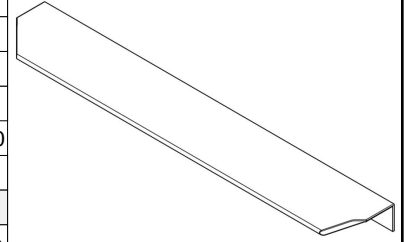

MODEL	0375 VANN						
REFERENCE	0375128L29						
CUSTOMER REFERENCE							
DESCRIPTION	VANN - CC128L200mm brushed dark brass hdle						
	VANN - Tir laton oscuro cepill CC128L200mm						
MATERIAL	ALUMINIUM						
FINISH	BRUSHED BRASS						
LENGTH	200,00	WIDTH	44,00	HEIGHT	19,70	DIAMETER	0,00
UNIT WEIGHT	NET	0.065 kg		GROSS	0.0756 kg		
HOLES	TYPE		NUMBER OF HOLES		CC DISTANCE		
	ø5.2		2		128 mm		
COMPONENTS							
REFERENCES	UNITS		REFERENCES		UNITS		

PACKAGING	VIEFE STAND								
LABEL				BOX					
EAN 13		EAN 14			INNER BOX	OUTER BOX			
BARCODE	8436531785277	BARCODE	18436531785274	PIECES	25	150			
POSITION	POLYBAG	POSITION	INNER BOX	DIMENSIONS	27x20x10,5cm	42x29x33cm			
				GROSS WEIGHT	1.89 kg	11.54 kg			
				SCREWS					
				TYPE				SPECIAL 15x3.5	
				UNITS				2	

CONTROL POINTS AND REQUIREMENTS

- The handles have passed the salty spray test, DIN EN ISO 9227 (5% saline solution/48 hours). Test procedure "Neutral Salt Spray Test" (NSS).
- Dimensions according to drawing.
- Color finish according color samples signed by VIEFE.