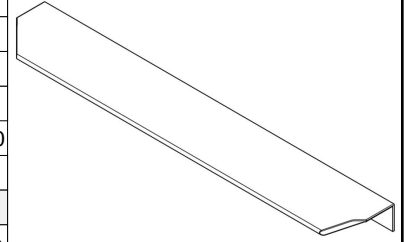

MODEL	0375 VANN						
REFERENCE	0375256L24						
CUSTOMER REFERENCE							
DESCRIPTION	VANN - CC256L350mm stainless steel look hdl						
	VANN - Tir inox look CC256L350mm						
MATERIAL	ALUMINIUM						
FINISH	STAINLESS STEEL LOOK						
LENGTH	350,00	WIDTH	44,00	HEIGHT	19,70	DIAMETER	0,00
UNIT WEIGHT	NET	0.12 kg		GROSS	0.1322 kg		
HOLES	TYPE		NUMBER OF HOLES		CC DISTANCE		
	ø5.2		2		256 mm		
COMPONENTS							
REFERENCES	UNITS		REFERENCES		UNITS		

PACKAGING	VIEFE STAND								
LABEL				BOX					
EAN 13		EAN 14			INNER BOX	OUTER BOX			
BARCODE	8436531785284	BARCODE	18436531785281	PIECES	25	100			
POSITION	POLYBAG	POSITION	INNER BOX	DIMENSIONS	37x20x10,5cm	42x39x23cm			
				GROSS WEIGHT	3.305 kg	13.42 kg			
				SCREWS					
				TYPE			SPECIAL 15x3.5		
				UNITS			2		

CONTROL POINTS AND REQUIREMENTS

- The handles have passed the salty spray test, DIN EN ISO 9227 (5% saline solution/48 hours). Test procedure "Neutral Salt Spray Test" (NSS).
- Dimensions according to drawing.
- Color finish according color samples signed by VIEFE.