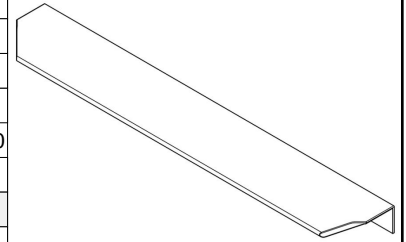

MODEL	0375 VANN						
REFERENCE	0375256L29						
CUSTOMER REFERENCE							
DESCRIPTION	VANN - CC256L350mm brushed dark brass hdle						
	VANN - Tir laton oscuro cepill CC256L350mm						
MATERIAL	ALUMINIUM						
FINISH	BRUSHED BRASS						
LENGTH	350,00	WIDTH	44,00	HEIGHT	19,70	DIAMETER	0,00
UNIT WEIGHT	NET	0.12 kg		GROSS	0.1322 kg		
HOLES	TYPE		NUMBER OF HOLES		CC DISTANCE		
	ø5.2		2		256 mm		
COMPONENTS							
REFERENCES	UNITS		REFERENCES		UNITS		

PACKAGING		VIEFE STAND							
LABEL				BOX					
EAN 13		EAN 14			INNER BOX	OUTER BOX			
BARCODE	8436531785307	BARCODE	18436531785304	PIECES	25	100			
POSITION	POLYBAG	POSITION	INNER BOX	DIMENSIONS	37x20x10,5cm	42x39x23cm			
				GROSS WEIGHT	3.305 kg	13.42 kg			
				SCREWS					
				TYPE			SPECIAL 15x3.5		
				UNITS			2		

CONTROL POINTS AND REQUIREMENTS

- The handles have passed the salty spray test, DIN EN ISO 9227 (5% saline solution/48 hours). Test procedure "Neutral Salt Spray Test" (NSS).
- Dimensions according to drawing.
- Color finish according color samples signed by VIEFE.