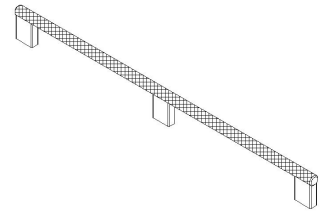

MODEL	0430 GRAF MINI						
REFERENCE	04301178L24						
CUSTOMER REFERENCE							
DESCRIPTION	GRAF MINI - CC1178L1200mm stainless steel lk hdle						
	GRAF MINI - Asa inox look CC1178L1200mm						
MATERIAL	ALUMINIUM						
FINISH	STAINLESS STEEL LOOK						
LENGTH	1200,00	WIDTH	33,00	HEIGHT	10,00	DIAMETER	0,00
UNIT WEIGHT	NET	0.28 kg		GROSS	0.3 kg		
HOLES	TYPE		NUMBER OF HOLES		CC DISTANCE		
	M4		3		1178-589 mm		
COMPONENTS							
REFERENCES	UNITS		REFERENCES		UNITS		

PACKAGING		VIEFE STAND									
LABEL				BOX							
EAN 13		EAN 14			INNER BOX	OUTER BOX					
BARCODE	8436531793241	BARCODE	18436531793248	PIECES	10	40					
POSITION	POLYBAG	POSITION	INNER BOX	DIMENSIONS	126x10x6cm	128x22x14cm					
				GROSS WEIGHT	3.0 kg	12.2 kg					
				SCREWS							
				TYPE				M4x25			
				UNITS				3			

CONTROL POINTS AND REQUIREMENTS
<ul style="list-style-type: none"> <li>- The handles have passed the salty spray test, DIN EN ISO 9227 (5% saline solution/48 hours). Test procedure "Neutral Salt Spray Test" (NSS).</li> <li>- Dimensions according to drawing.</li> <li>- Color finish according color samples signed by VIEFE.</li> </ul>