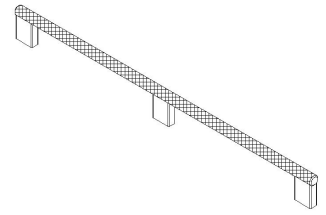

MODEL	0430 GRAF MINI						
REFERENCE	04301178L291						
CUSTOMER REFERENCE							
DESCRIPTION	GRAF MINI - CC1178L1200mm brush dark brass hdle						
	GRAF MINI - Asa latón oscuro cepill CC1178L1200mm						
MATERIAL	ALUMINIUM						
FINISH	BRUSHED DARK BRASS						
LENGTH	1200,00	WIDTH	33,00	HEIGHT	10,00	DIAMETER	0,00
UNIT WEIGHT	NET	0.28 kg		GROSS	0.3 kg		
HOLES	TYPE		NUMBER OF HOLES		CC DISTANCE		
	M4		3		1178-589 mm		
COMPONENTS							
REFERENCES	UNITS		REFERENCES		UNITS		

PACKAGING		VIEFE STAND									
LABEL				BOX							
EAN 13		EAN 14			INNER BOX	OUTER BOX					
BARCODE	8436531793258	BARCODE	18436531793255	PIECES	10	40					
POSITION	POLYBAG	POSITION	INNER BOX	DIMENSIONS	126x10x6cm	128x22x14cm					
				GROSS WEIGHT	3.0 kg	12.2 kg					
				SCREWS							
				TYPE				M4x25			
				UNITS				3			

CONTROL POINTS AND REQUIREMENTS
<ul style="list-style-type: none"> <li>- The handles have passed the salty spray test, DIN EN ISO 9227 (5% saline solution/48 hours). Test procedure "Neutral Salt Spray Test" (NSS).</li> <li>- Dimensions according to drawing.</li> <li>- Color finish according color samples signed by VIEFE.</li> </ul>