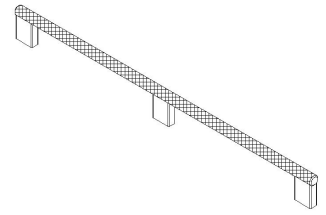

MODEL	0430 GRAF MINI						
REFERENCE	04301178L30						
CUSTOMER REFERENCE							
DESCRIPTION	GRAF MINI - CC1178L1200mm brushed black hdle						
	GRAF MINI - Asa negro cepillado CC1178L1200mm						
MATERIAL	ALUMINIUM						
FINISH	BRUSHED MATT BLACK						
LENGTH	1200,00	WIDTH	33,00	HEIGHT	10,00	DIAMETER	0,00
UNIT WEIGHT	NET	0.28 kg		GROSS	0.3 kg		
HOLES	TYPE		NUMBER OF HOLES		CC DISTANCE		
	M4		3		1178-589 mm		
COMPONENTS							
REFERENCES	UNITS		REFERENCES		UNITS		

PACKAGING		VIEFE STAND							
LABEL				BOX					
EAN 13		EAN 14			INNER BOX	OUTER BOX			
BARCODE	8436531793265	BARCODE	18436531793262	PIECES	10	40			
POSITION	POLYBAG	POSITION	INNER BOX	DIMENSIONS	126x10x6cm	128x22x14cm			
				GROSS WEIGHT	3.0 kg	12.2 kg			
				SCREWS					
				TYPE				M4x25	
				UNITS				3	

CONTROL POINTS AND REQUIREMENTS

- The handles have passed the salty spray test, DIN EN ISO 9227 (5% saline solution/48 hours). Test procedure "Neutral Salt Spray Test" (NSS).
- Dimensions according to drawing.
- Color finish according color samples signed by VIEFE.